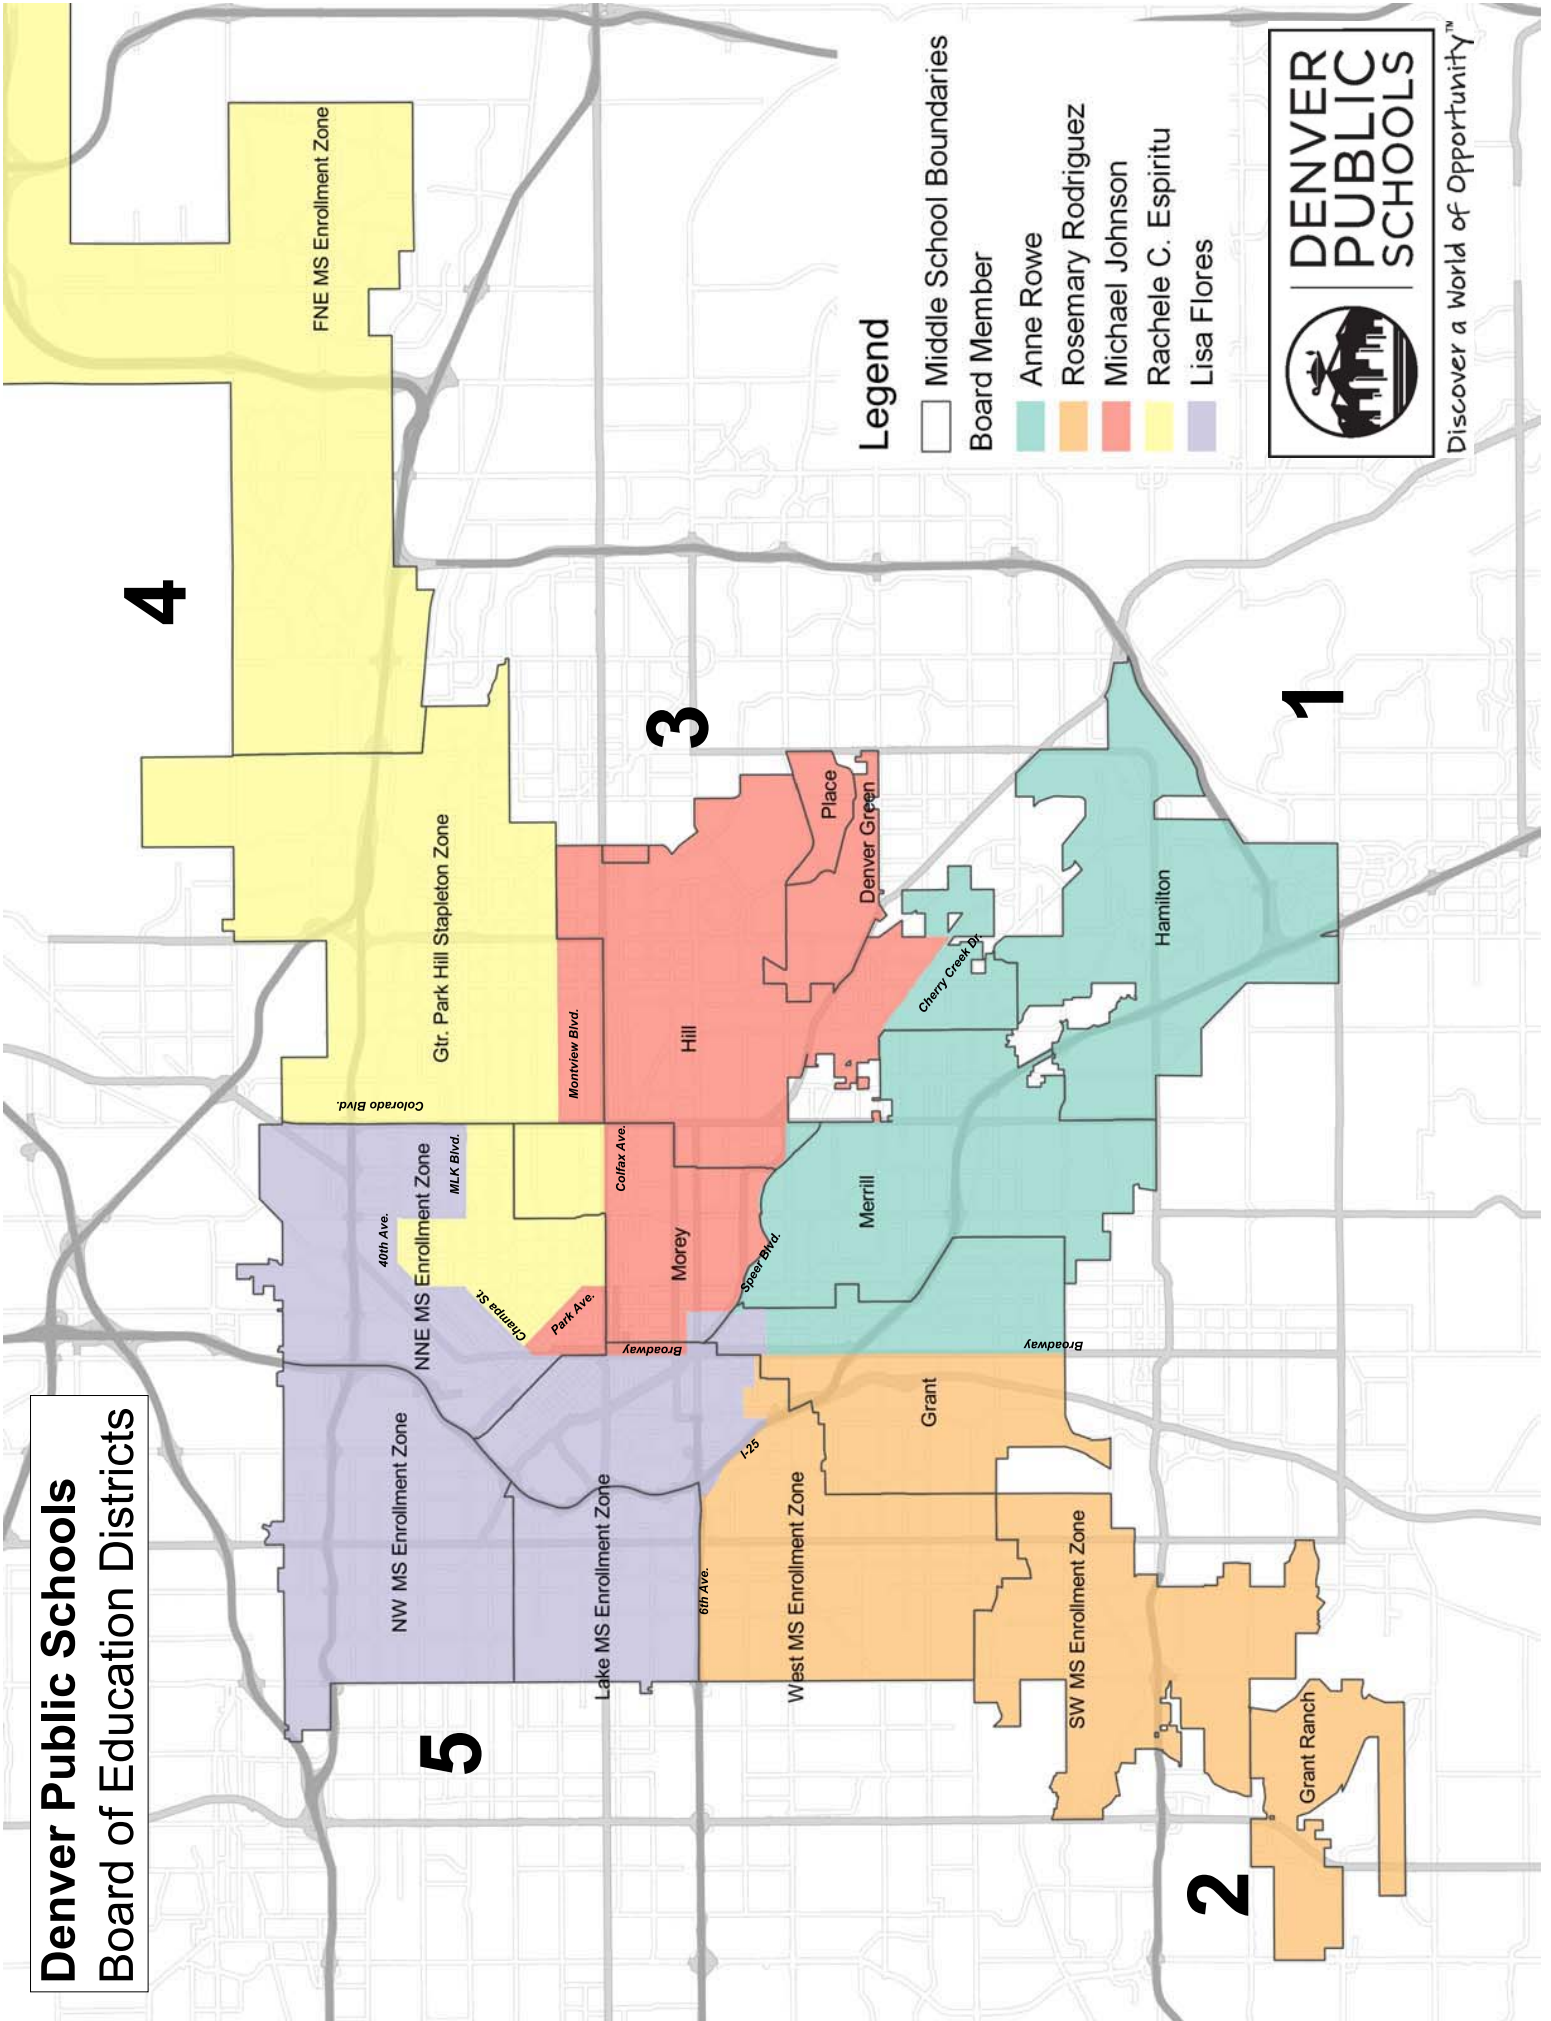

Denver Public Schools Board of Education Districts

Legend

-  Middle School Boundaries
-  Board Member
-  Anne Rowe
-  Rosemary Rodriguez
-  Michael Johnson
-  Rachele C. Espiritu
-  Lisa Flores

Discover a world of Opportunity™