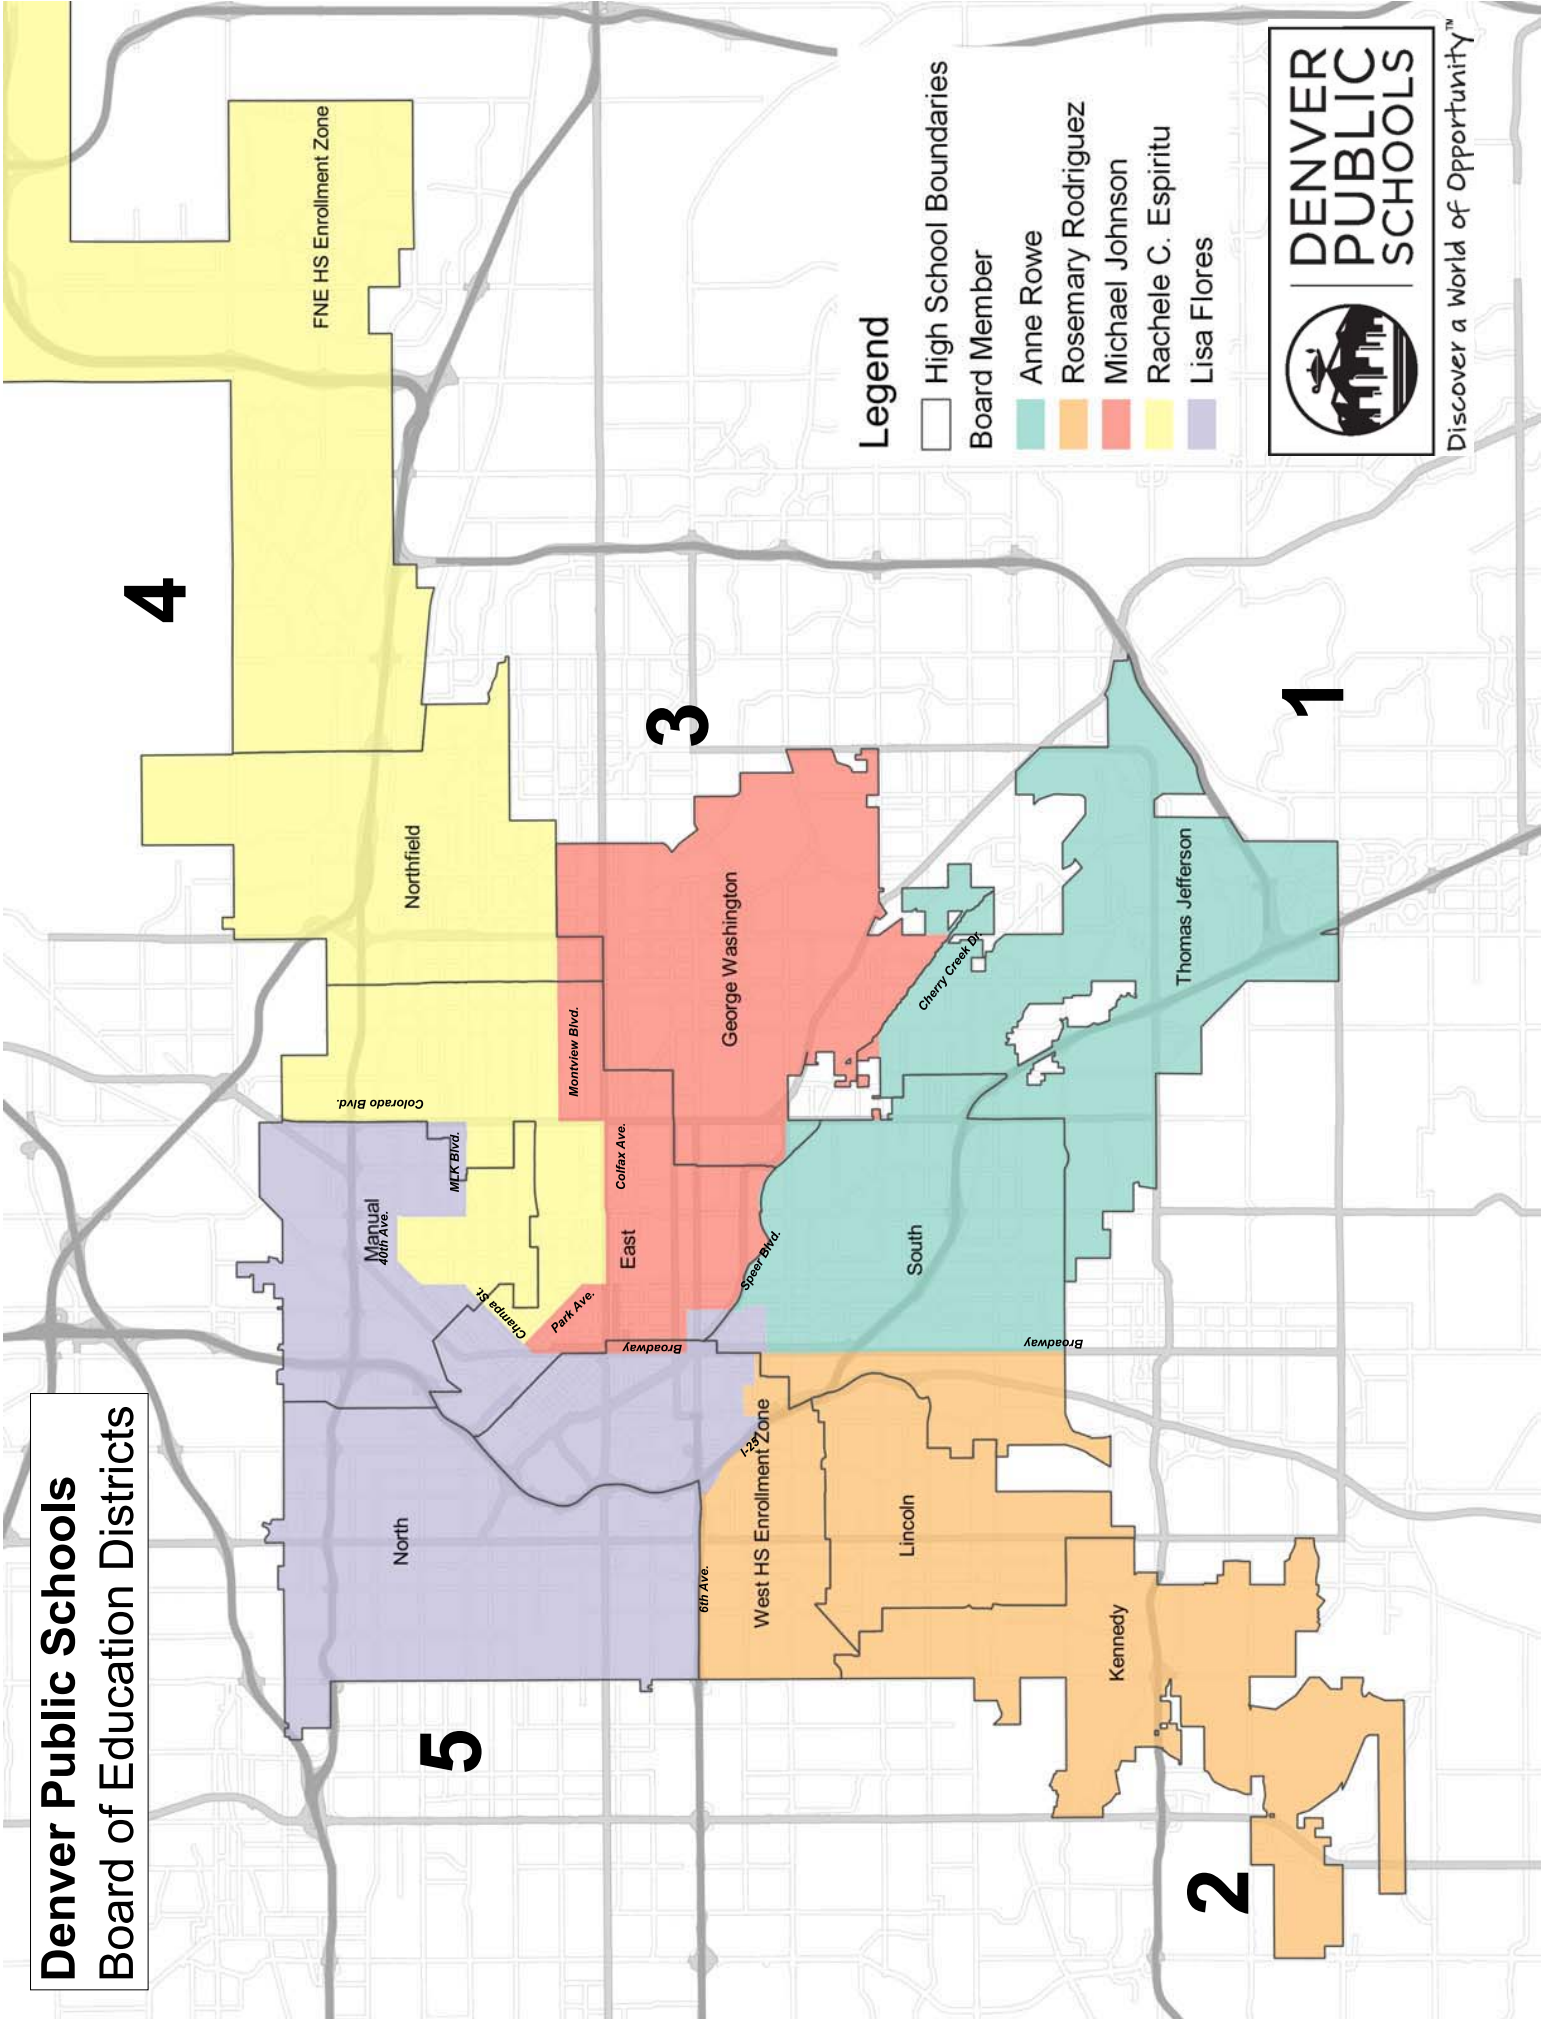

Denver Public Schools Board of Education Districts

Legend

- High School Boundaries
- Board Member
 - Anne Rowe
 - Rosemary Rodriguez
 - Michael Johnson
 - Rachele C. Espiritu
 - Lisa Flores

**DENVER
PUBLIC
SCHOOLS**