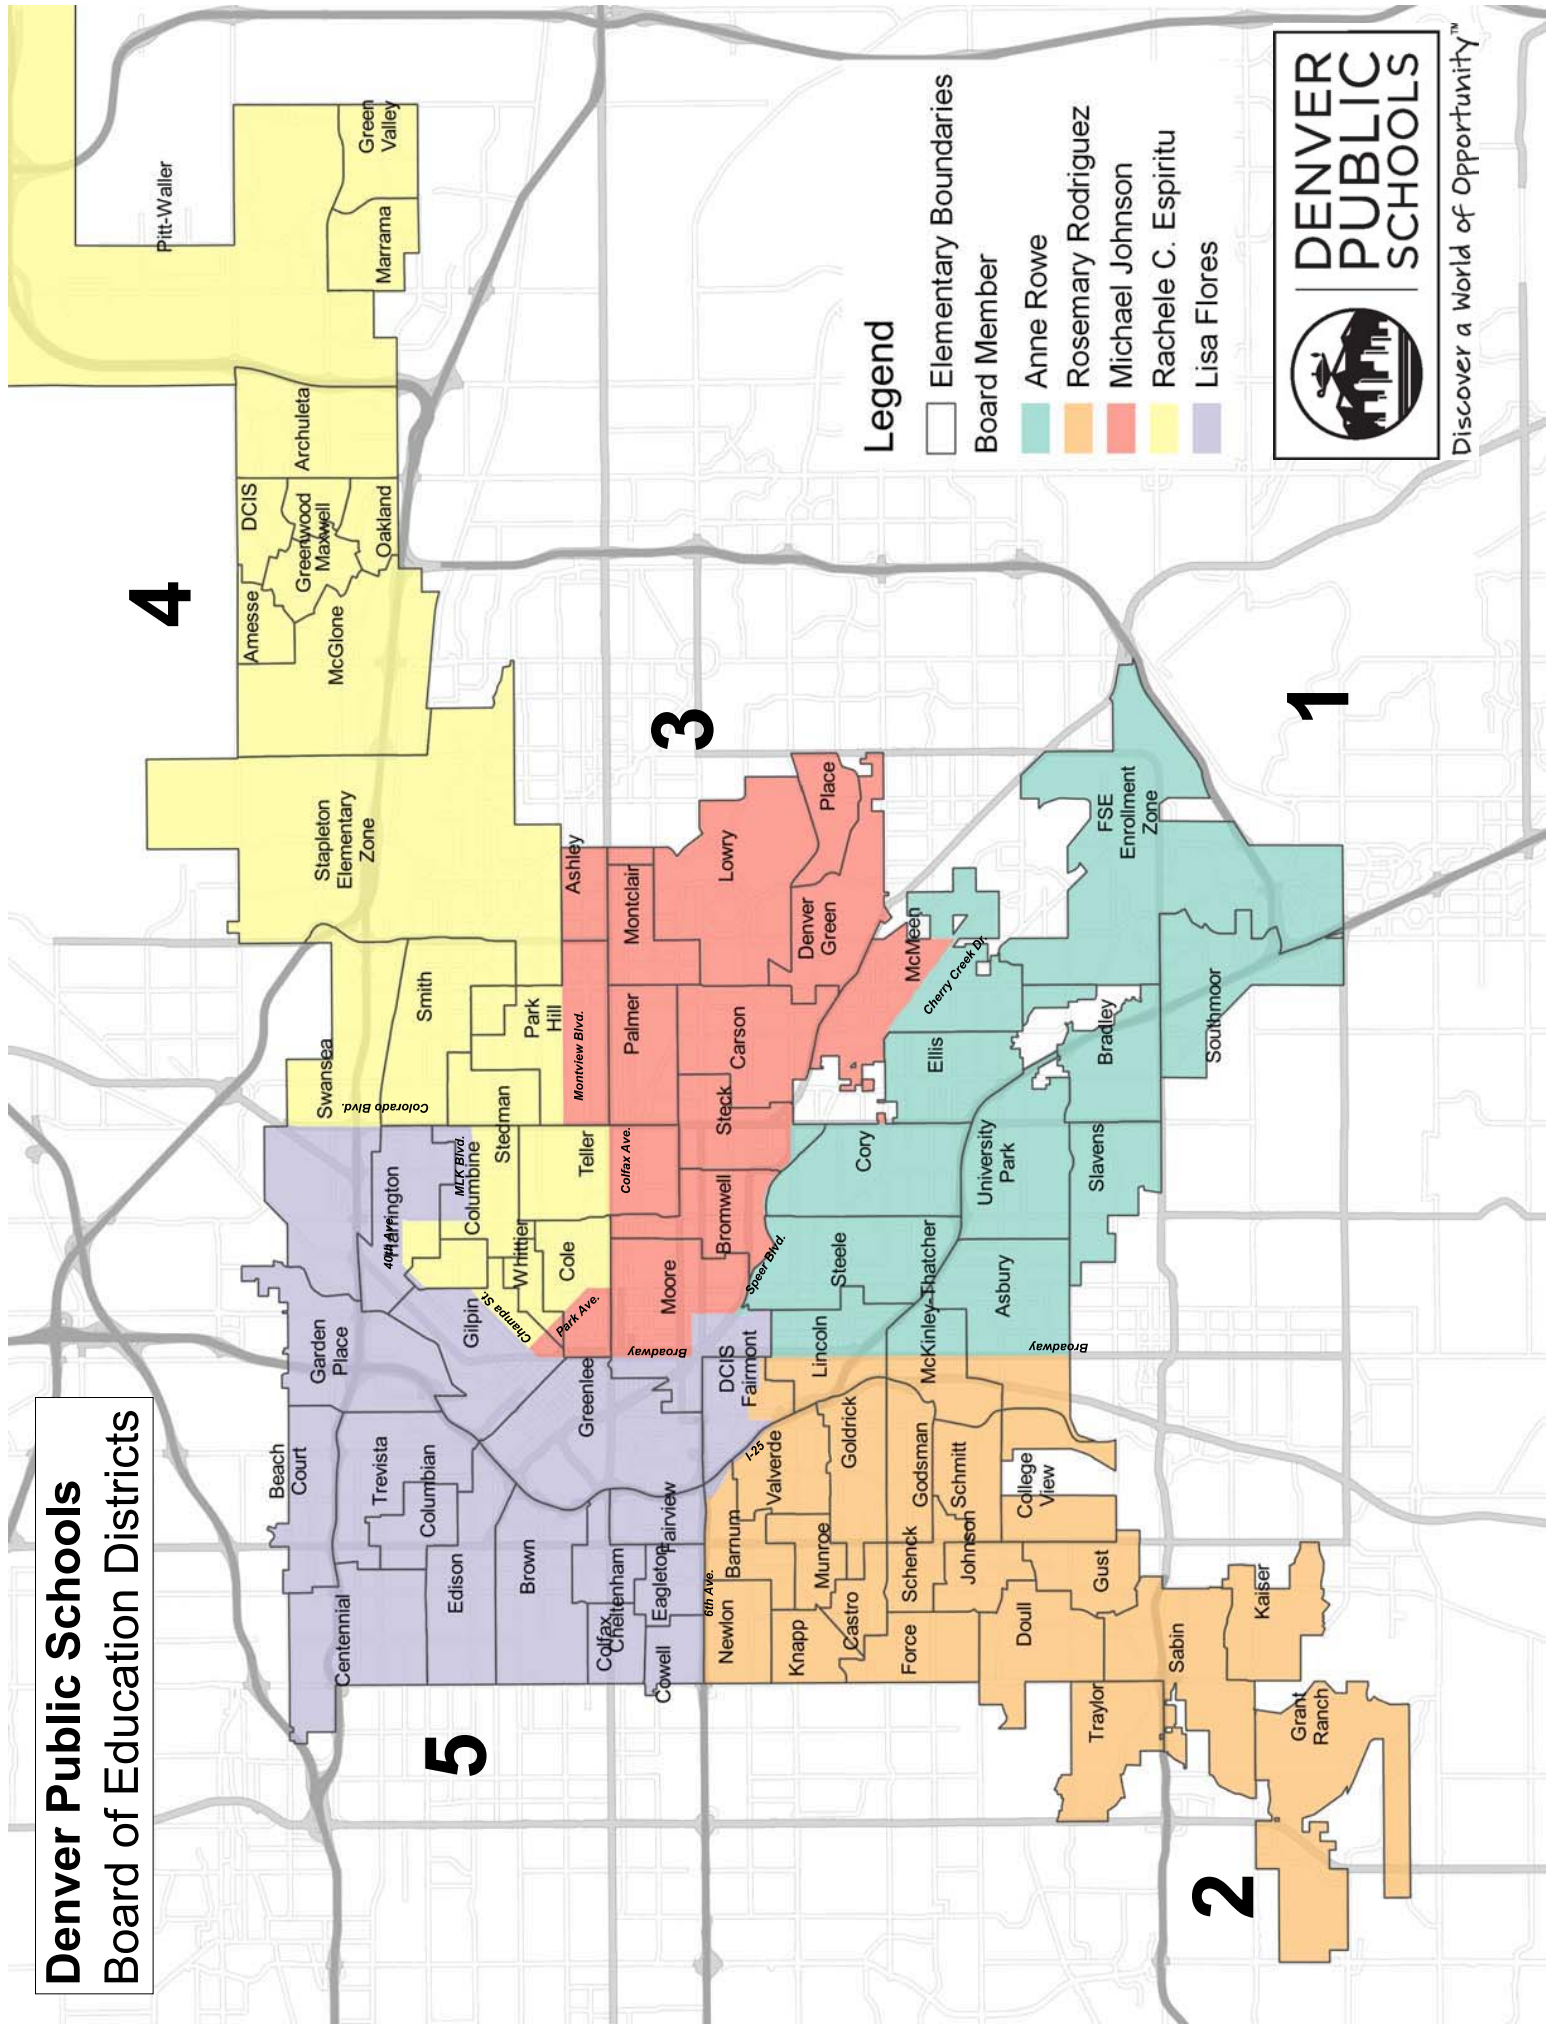

Denver Public Schools Board of Education Districts

Legend

- Elementary Boundaries
- Board Member
- Anne Rowe
- Rosemary Rodriguez
- Michael Johnson
- Rachele C. Espiritu
- Lisa Flores

Discover a world of Opportunity™